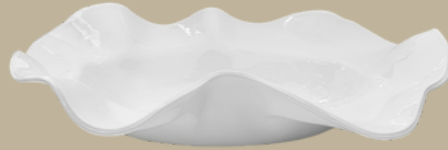

Dottie Serving Oval 17" X 9.75" X 2"

MINIMUM OF TWO:
CREAM #65100
STONE #65300
WHITE #65600

NEW!! Dottie Collection

● ● ●
Stone Cream White
Colors

Wavy Collection

Wavy Collection

**Large Wavy Oval
Platter 21"**

MINIMUM OF TWO:
CREAM #05120
STONE #05320
WHITE #05420

Large Wavy Bowl 19"

MINIMUM OF TWO
CREAM #05110
STONE #05310
WHITE #05410

**Small Wavy Bowl
9.5"**

MINIMUM OF
TWO:
CREAM #05100
STONE: #05300'
WHITE #05400