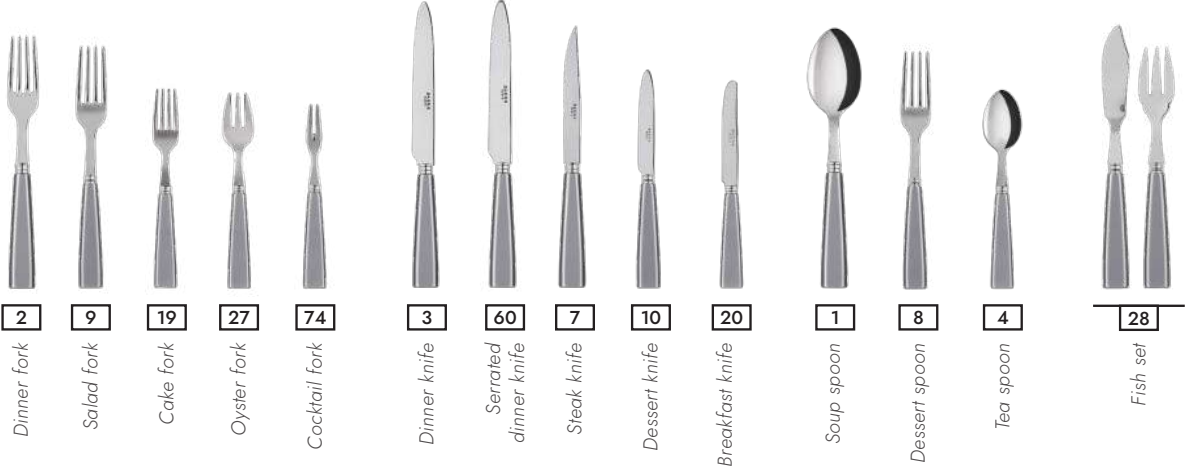

OTHER COLLECTIONS

Dining