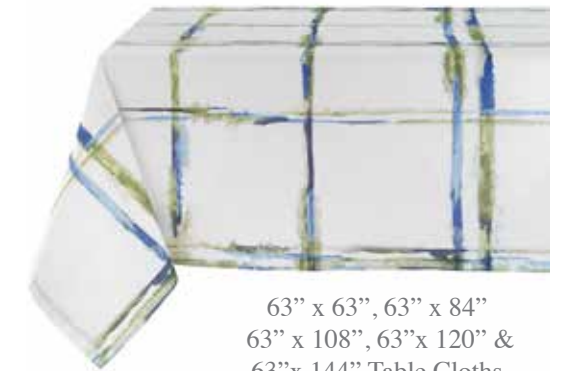

Orange

Green

Blue

ABSTRACT GRID

100% Cotton Print

14" x 90" Runner

21" Napkins

63" x 63", 63" x 84"
63" x 108", 63" x 120" &
63" x 144" Table Cloths