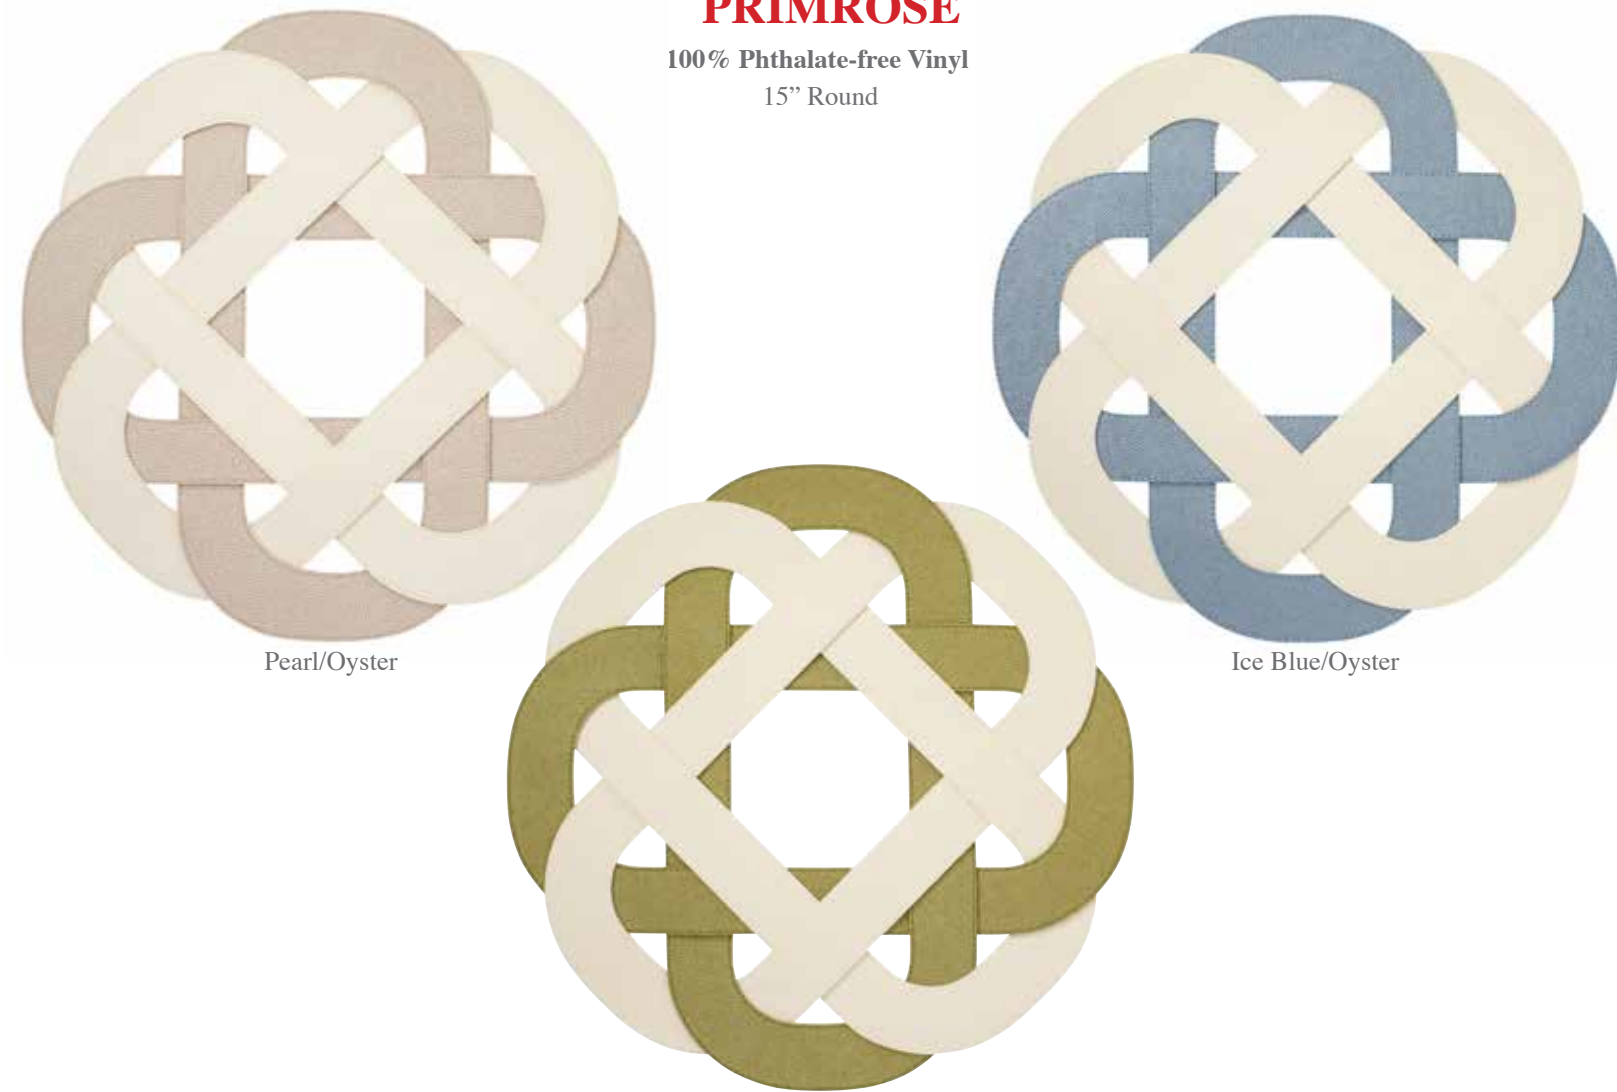

## PRIMROSE

100% Phthalate-free Vinyl  
15" Round

Pearl/Oyster

Ice Blue/Oyster

Willow/Oyster